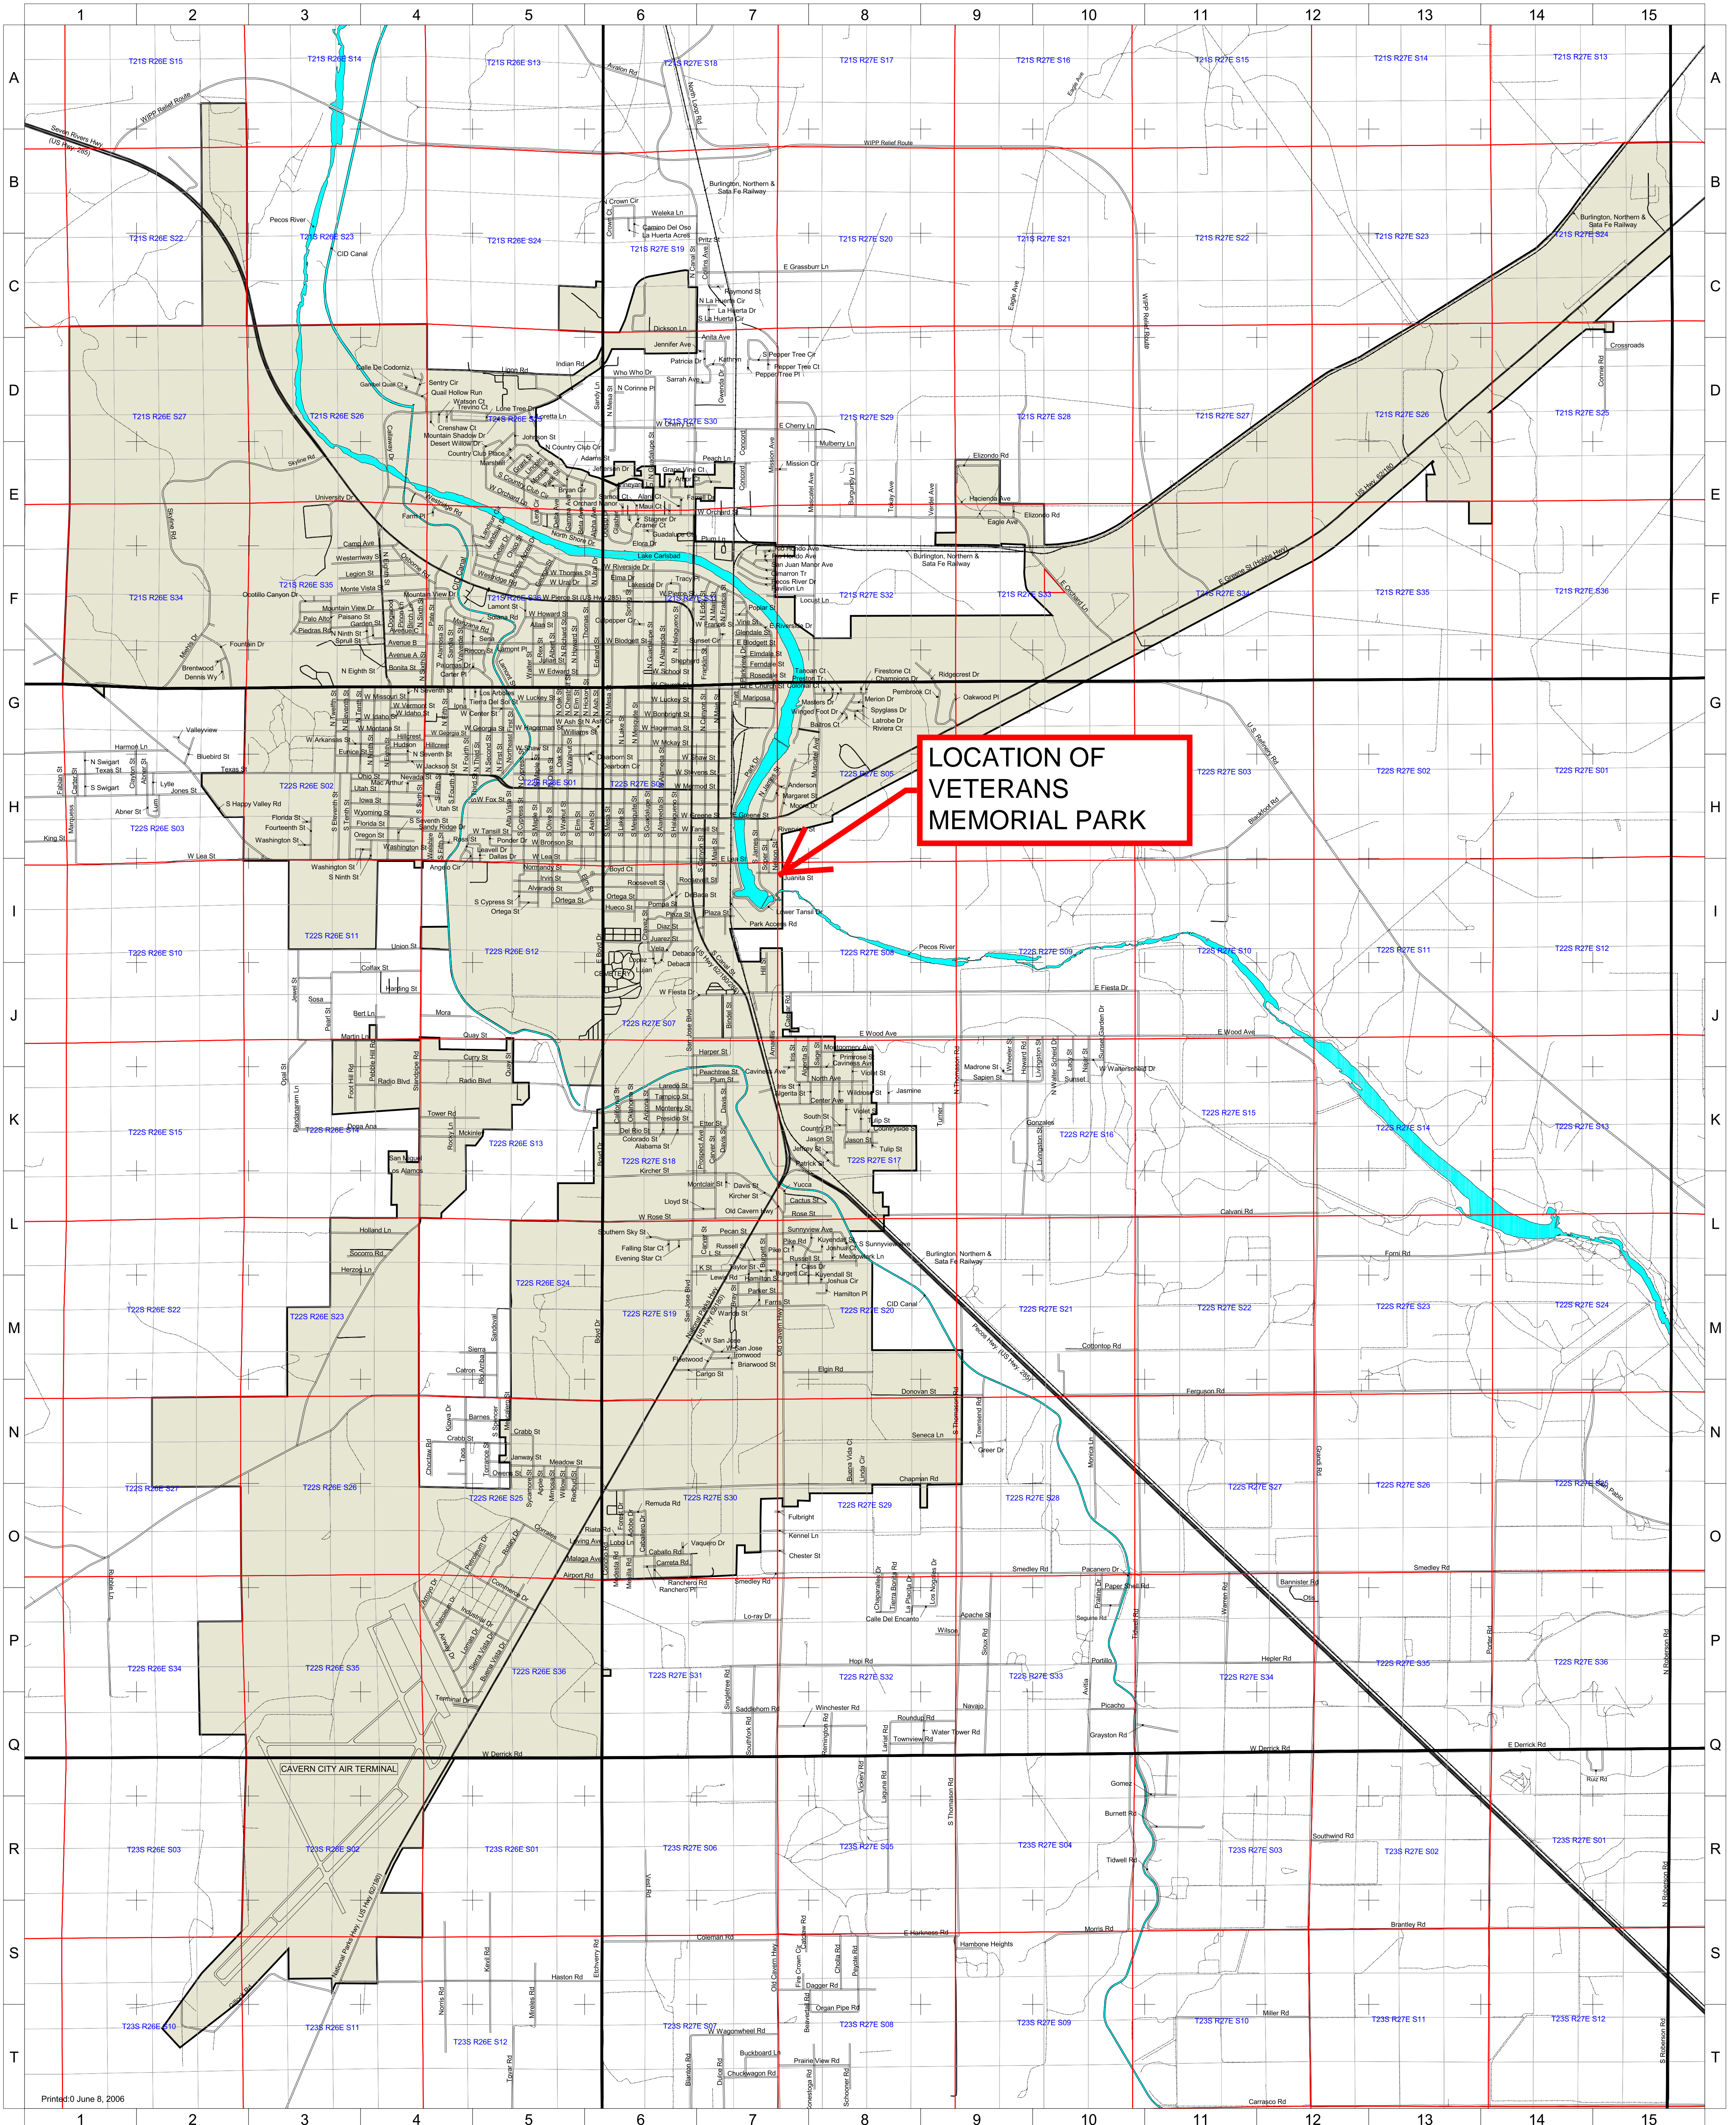

CARLSBAD, NEW MEXICO

5000 0 5000 10000 15000 20000 Feet

**LOCATION OF
VETERANS
MEMORIAL PARK**