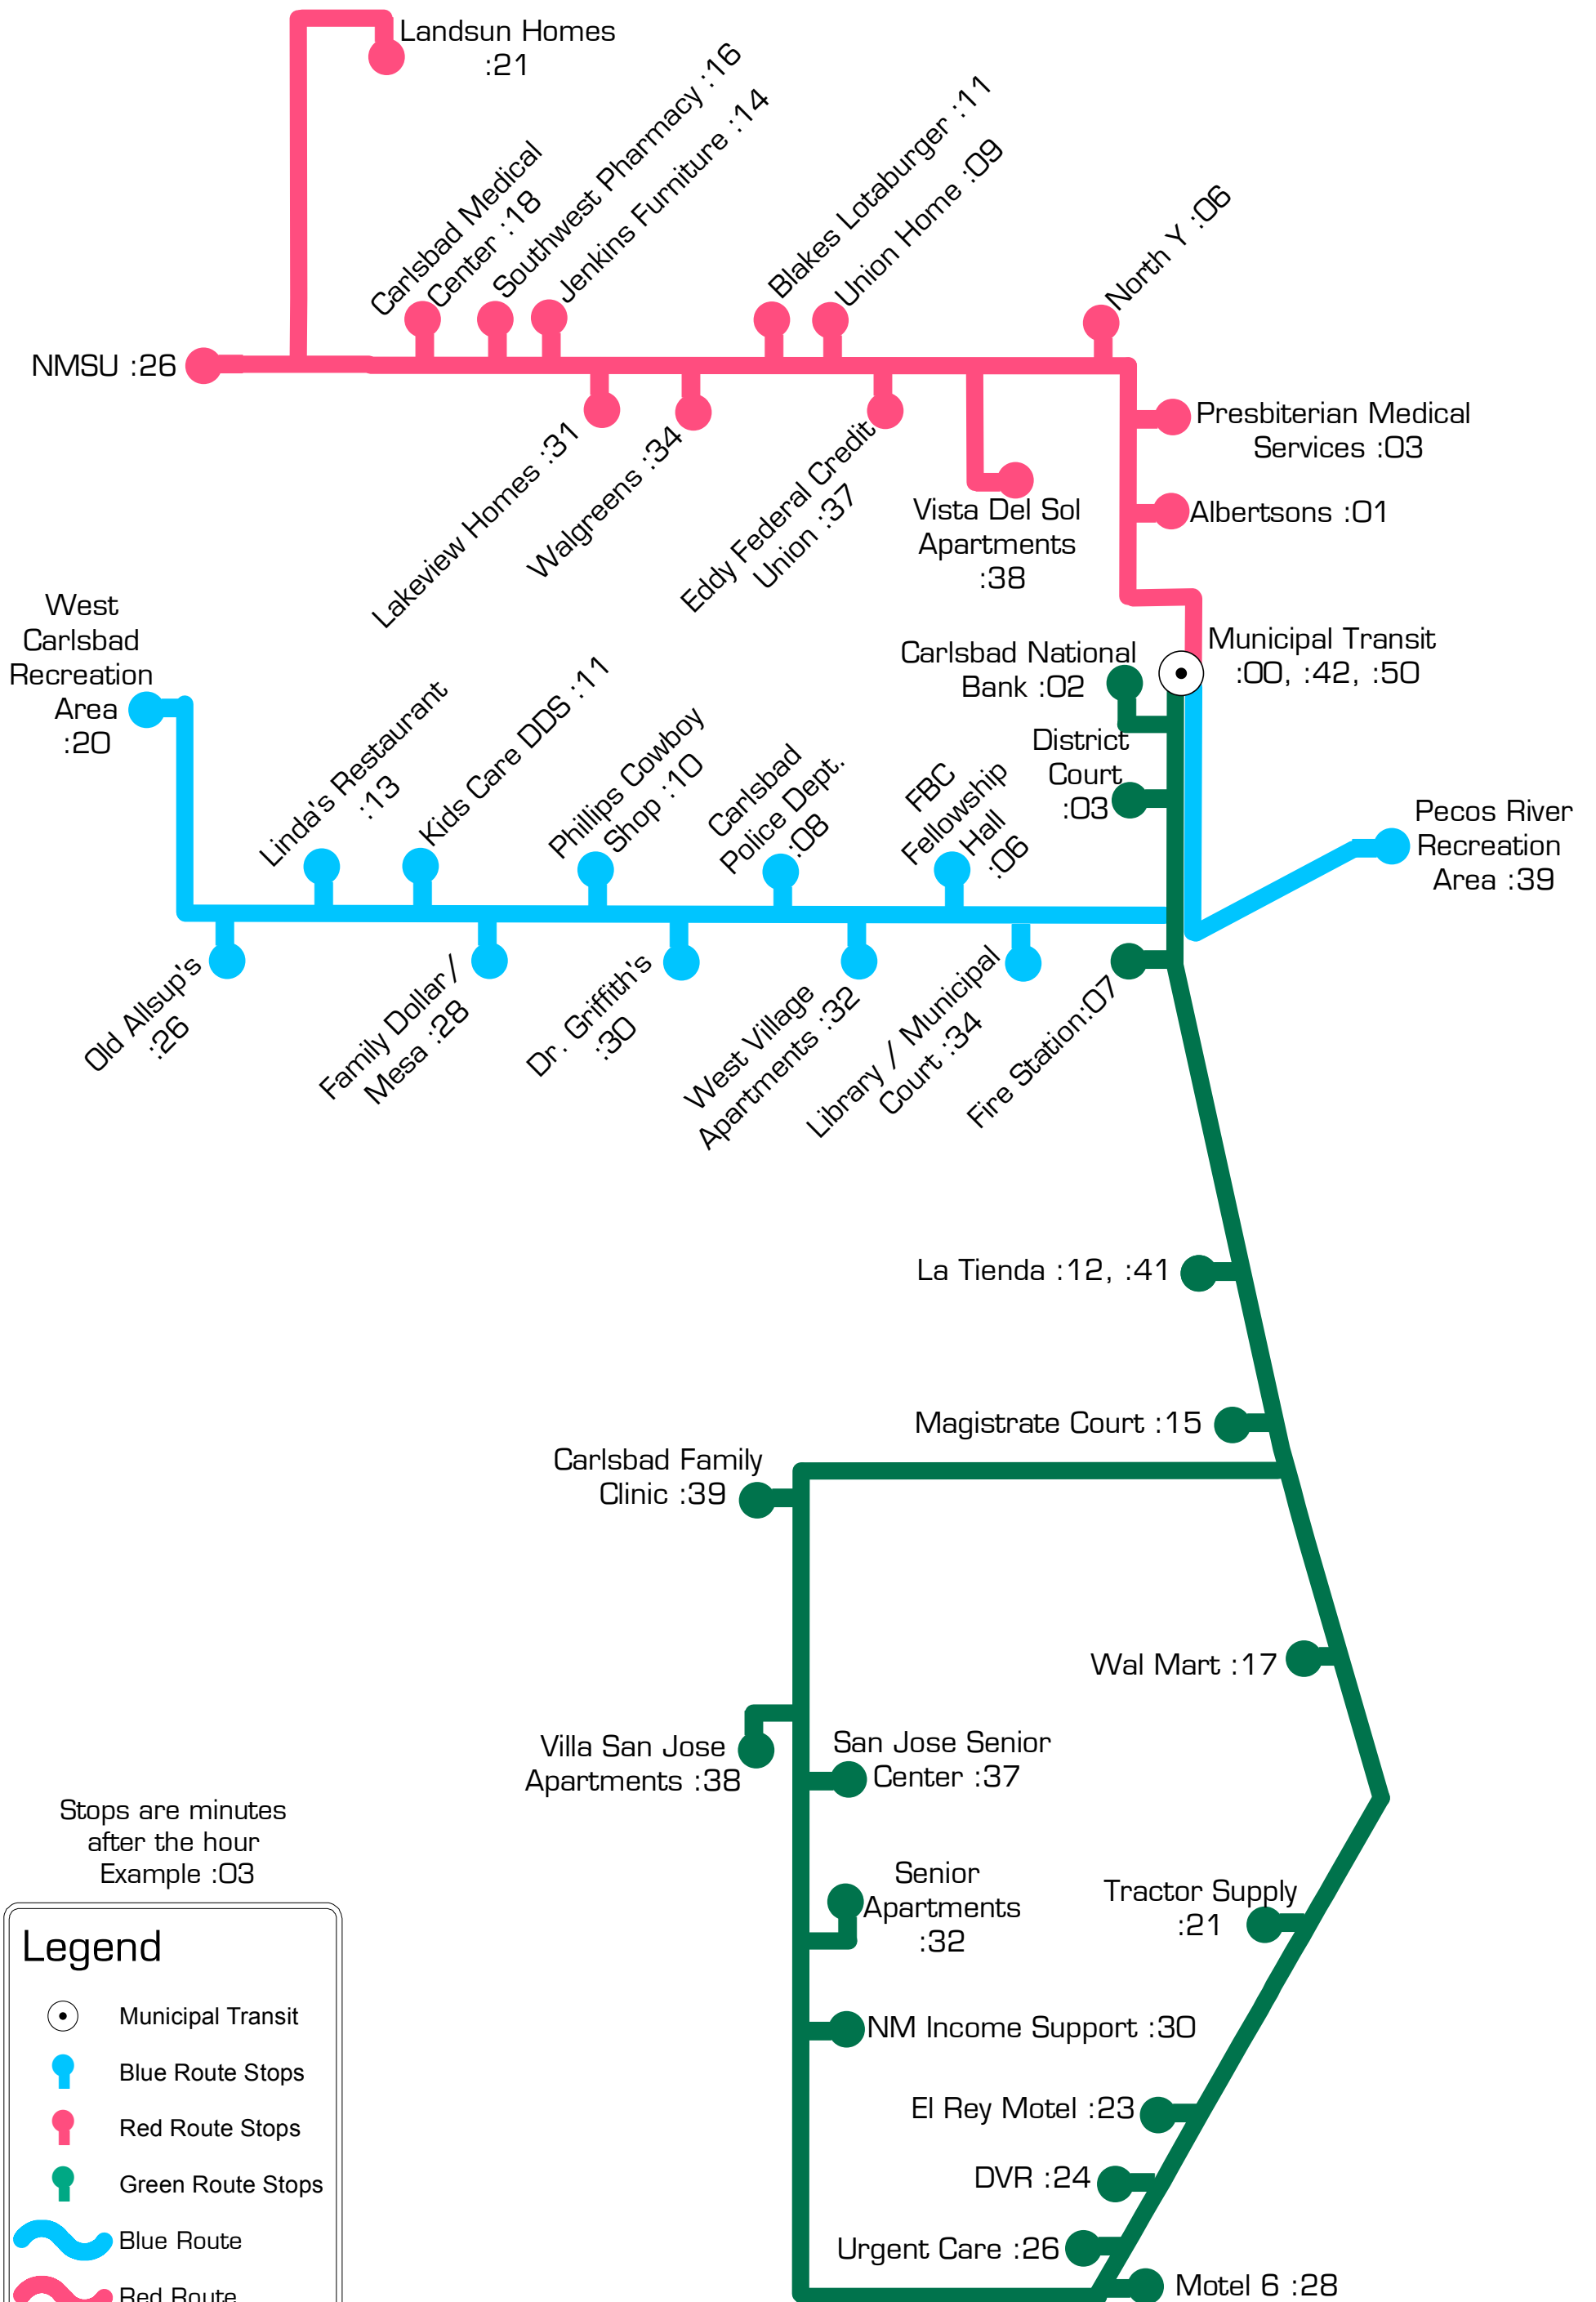

Carlsbad Municipal Transit Routes Tritanopia Color Deficiency

Legend

- Municipal Transit
- Blue Route Stops
- Red Route Stops
- Green Route Stops
- Blue Route
- Red Route
- Green Route